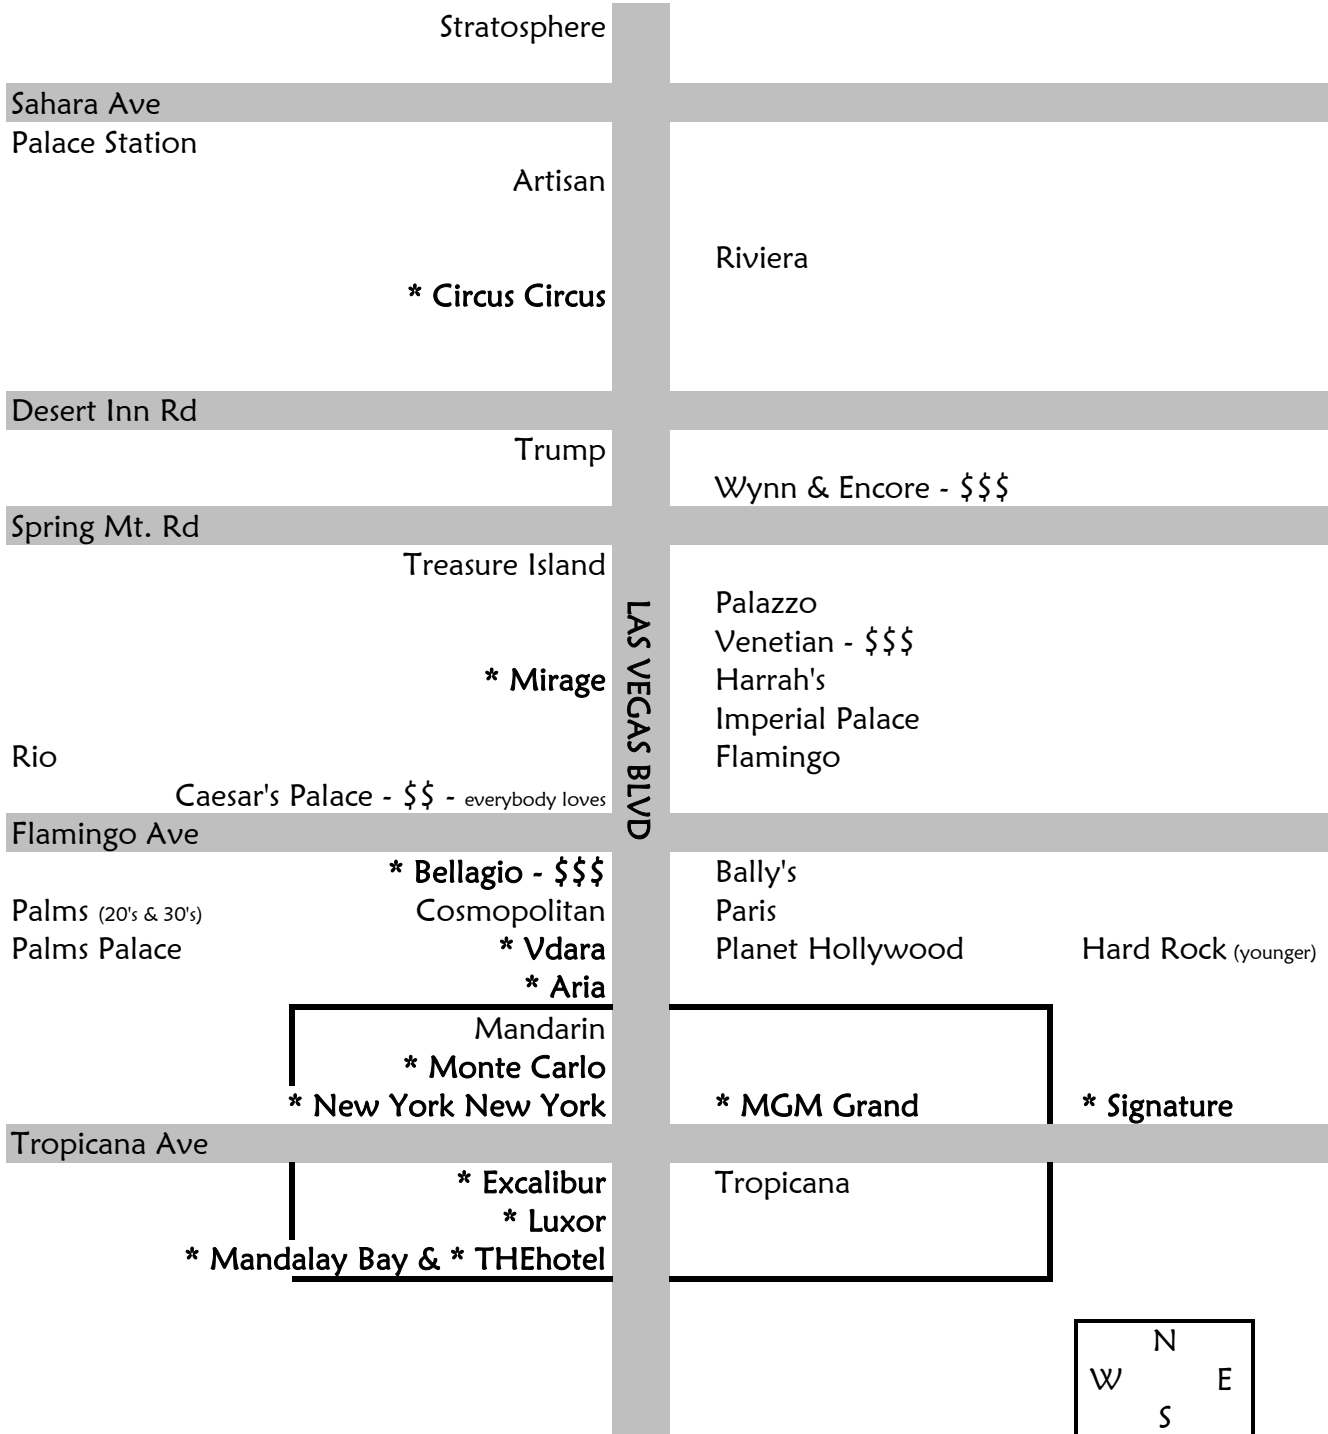

Two If By Travel

Mandy Archer

www.twoifbytravel.com * 325-716-6390 * twoifbytravel@aol.com

The Las Vegas Strip

Las Vegas Corner

- * an MGM Resort Property
- \$\$ - pricier than others
- \$\$\$ - the most expensive on the strip